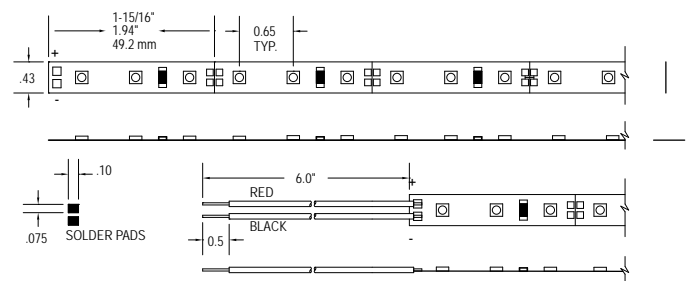

Flex Lite

Sealed Flex-Lite

RGB Flex-Lite

Dustproof Flex-Lite

Sorenson Lighted Controls
Illuminating Innovation™

Flex Lite

Features:

- CE and RoHS compliant
- UV resistance
- IP 67 Sealing (Sealed Model)
- IP 65 Sealing (Dust proof Model)
- Working Voltage is: 12VDC or 24VDC
- Cut length every three LEDs
- Standard length per reel is 5M
- Available sealed, unsealed & dust proof
- Extremely high luminous flux with a wide viewing angle (120 Degrees)
- PCB Color
 - Sealed: White
 - Unsealed: Brown
 - Dust proof: Brown or Black
- Very flexible and easily curved to any shape
- Energy saving, long life and environmentally friendly
- Wide Applicability and easy to install and maintain
- Flexible Single colors:
 - Max Current 2A at 12V
 - 1210 (3528) SMD LED
 - 300 LED's per reel
- Flexible RGB:
 - Max Current 3A at 12V
 - 5050 SMD LED
 - 150 LED's per Reel

Sealed

Unsealed

Dust proof

Ordering Info

XX	XX	-	X	-	X	X	-	XXX	-	X	XXX		
RF	Voltage	Type	Code	Style	Code	Length	Code	Color	Code	Length In Inches	Type	Code	Code
	14	LED	12	Unsealed	U	6 inch	L	Red	1	192 (1 Reel)	Reel	R	700 (Black PCB)
	28	LED	13	Sealed	S			Green	4		Cut	C	
				Dustproof	D			Blue	5		Assembly	A	
								White	6		End Caps	E*	
								Yellow	8				
								Pure White	P				
								RGB	M				