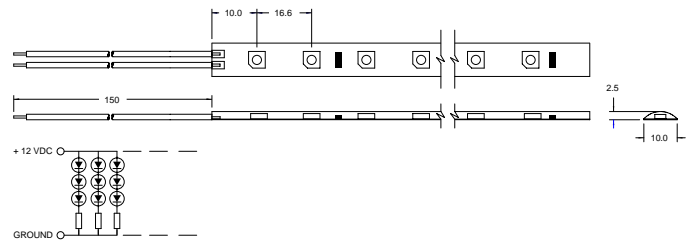

Sealed

Unsealed

Dust proof

Ordering Info

XX	XX	-	X	-	X	X	-	XXX	-	X	XXX		
RF	Voltage	Type	Code	Style	Code	Length	Code	Color	Code	Length In Inches	Type	Code	Code
	14	LED	12	Unsealed	U	6 inch	L	Red	1	192 (1 Reel)	Reel	R	700 (Black PCB)
	28	LED	13	Sealed	S			Green	4		Cut	C	
				Dustproof	D			Blue	5		Assembly	A	
								White	6		End Caps	E*	
								Yellow	8				
								Pure White	P				
								RGB	M				