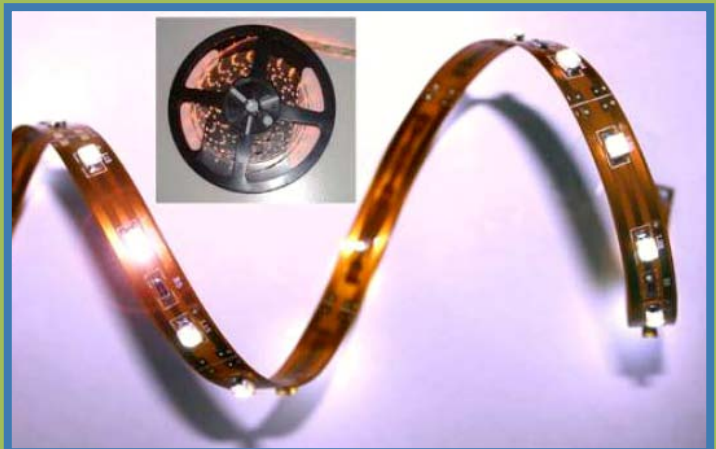

SoLiCo

Illuminated Products

The LED Flex-Lite is a combination of the latest High Bright SMD LED and flexible PCB technology which ensures reliability and performance excellence.

Our LED Flex-Lite is available unsealed, with 3M double back tape for peel and stick mounting, with a water and impact resistant silicone sleeve which is ideal for indoor and outdoor applications and an extruded low profile dust proof option with double back tape for ease of mounting.

The long life, low power Flex-Lite is available in Red, Green, Blue, Yellow, Warm White, Pure White and RGB.

The RGB Flex-Lite's flexibility, simple installation and ability to program color changes make this a popular multi-functional product for designers involved in bar, club, restaurant and home lighting. A remote control is also available for programming the RGB Flex-Lite.

Flex Lite

Sealed Flex-Lite

RGB Flex-Lite

Dustproof Flex-Lite

Sorenson Lighted Controls
Illuminating Innovation™

Flex Lite

Features:

- CE and RoHS compliant
- UV resistance
- IP 67 Sealing (Sealed Model)
- IP 65 Sealing (Dust proof Model)
- Working Voltage is: 12VDC or 24VDC
- Cut length every three LEDs
- Standard length per reel is 5M
- Available sealed, unsealed & dust proof
- Extremely high luminous flux with a wide viewing angle (120 Degrees)
- PCB Color
 - Sealed: White
 - Unsealed: Brown
 - Dust proof: Brown or Black
- Very flexible and easily curved to any shape
- Energy saving, long life and environmentally friendly
- Wide Applicability and easy to install and maintain
- Flexible Single colors:
 - Max Current 2A at 12V
 - 1210 (3528) SMD LED
 - 300 LED's per reel
- Flexible RGB:
 - Max Current 3A at 12V
 - 5050 SMD LED
 - 150 LED's per Reel