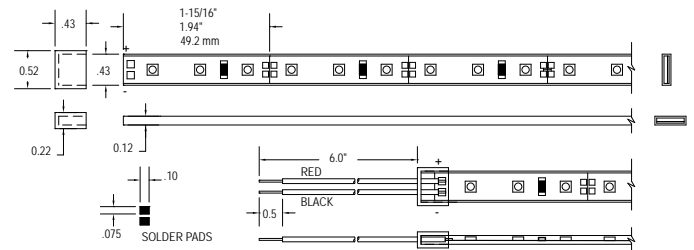

Flex Lite

Sealed Flex-Lite

RGB Flex-Lite

Dustproof Flex-Lite

Sorenson Lighted Controls
Illuminating Innovation™

Flex Lite

Features:

- CE and RoHS compliant
- UV resistance
- IP 67 Sealing (Sealed Model)
- IP 65 Sealing (Dust proof Model)
- Working Voltage is: 12VDC or 24VDC
- Cut length every three LEDs
- Standard length per reel is 5M
- Available sealed, unsealed & dust proof
- Extremely high luminous flux with a wide viewing angle (120 Degrees)
- PCB Color
 - Sealed: White
 - Unsealed: Brown
 - Dust proof: Brown or Black
- Very flexible and easily curved to any shape
- Energy saving, long life and environmentally friendly
- Wide Applicability and easy to install and maintain
- Flexible Single colors:
 - Max Current 2A at 12V
 - 1210 (3528) SMD LED
 - 300 LED's per reel
- Flexible RGB:
 - Max Current 3A at 12V
 - 5050 SMD LED
 - 150 LED's per Reel

Sealed

Unsealed

Dust proof

Ordering Info

XX	XX	-	X	-	X	X	-	XXX	-	X	XXX		
RF	Voltage	Type	Code	Style	Code	Length	Code	Color	Code	Length In Inches	Type	Code	Code
	14	LED	12	Unsealed	U	6 inch	L	Red	1	192 (1 Reel)	Reel	R	700 (Black PCB)
	28	LED	13	Sealed	S			Green	4		Cut	C	
				Dustproof	D			Blue	5		Assembly	A	
								White	6		End Caps	E*	
								Yellow	8				
								Pure White	P				
								RGB	M				